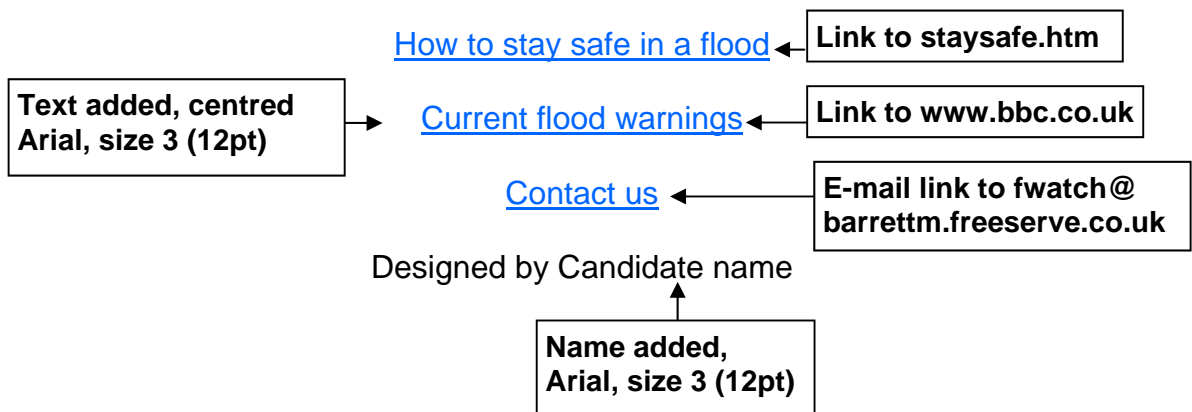

Local Flood Watch

All the latest news on the risk of flooding in your area. Hour by hour monitoring of weather conditions and river levels. Advice on how to protect your property and your life.

What is the likelihood of flooding in your area? Click on the link below to find out. You can also find out how your home insurance might be affected, about how flooding can occur miles away from rivers or the sea, and how you can receive early warnings of floods.