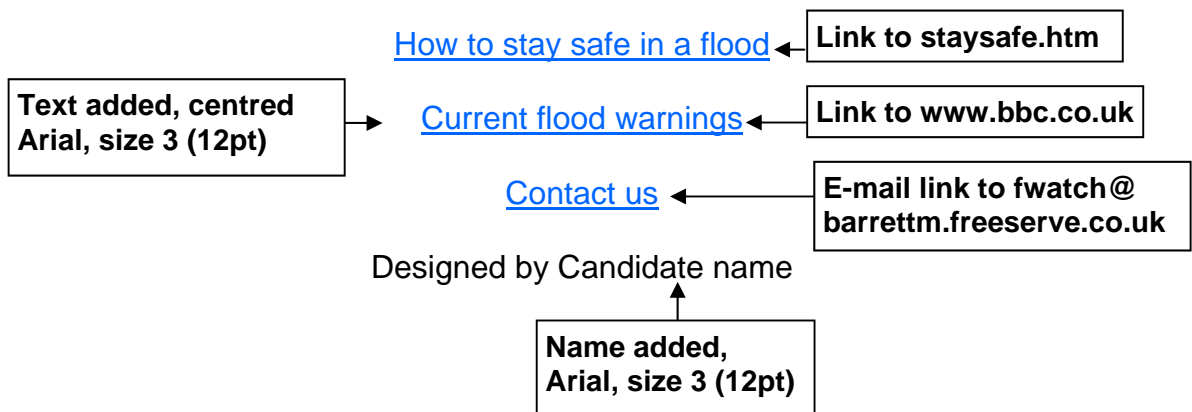

# Local Flood Watch

All the latest news on the risk of flooding in your area. Hour by hour monitoring of weather conditions and river levels. Advice on how to protect your property and your life.

What is the likelihood of flooding in your area? Click on the link below to find out. You can also find out how your home insurance might be affected, about how flooding can occur miles away from rivers or the sea, and how you can receive early warnings of floods.