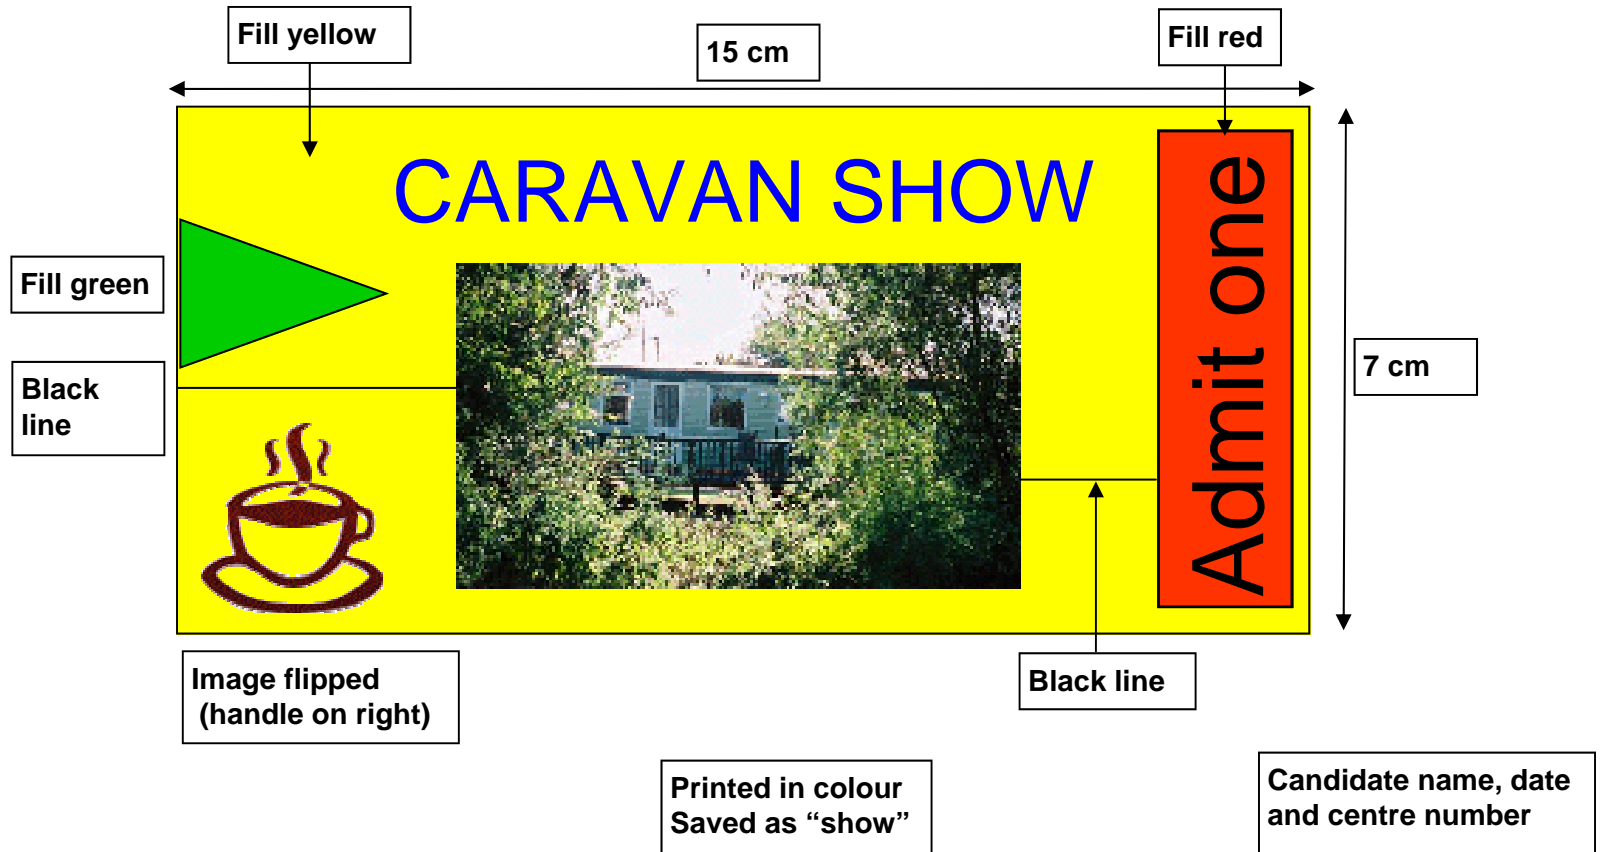

SAMPLE ASSIGNMENT – UNIT 6 MB/1/MARKING - PRINT 1

Text amended

HOLIDAY HOMES SHOW

Fill red

Line deleted

Admit one

Image cropped

Image resized
In proportion

Printed in colour
Saved as "shownew"

Candidate name, date
and centre number

Detailed description: The image is a yellow rectangular poster for a 'HOLIDAY HOMES SHOW'. At the top center, the title 'HOLIDAY HOMES SHOW' is written in blue, uppercase letters. Below the title is a central photograph of a light blue house with a porch, partially obscured by green foliage. To the left of the photo is a red triangle pointing right. Below the triangle is a purple line-art icon of a coffee cup on a saucer. To the right of the photo is a vertical red rectangle containing the text 'Admit one' written vertically in white. Surrounding the poster are several text boxes with labels: 'Text amended' at the top center; 'Fill red' pointing to the red triangle; 'Line deleted' pointing to a horizontal line on the right side of the poster; 'Image cropped' pointing to the photo; 'Image resized In proportion' pointing to the coffee cup icon; 'Printed in colour Saved as "shownew"' at the bottom center; and 'Candidate name, date and centre number' at the bottom right.

SAMPLE ASSIGNMENT – UNIT 6 MB/1/MARKING - PRINT 3

**Tree picture
Printed in
Black and white**

Saved as "mytree"

SAMPLE ASSIGNMENT – UNIT 6 MB/1/MARKING - PRINT 4

**Resolution set to
30 pixels/inch or
12 pixels/cm**